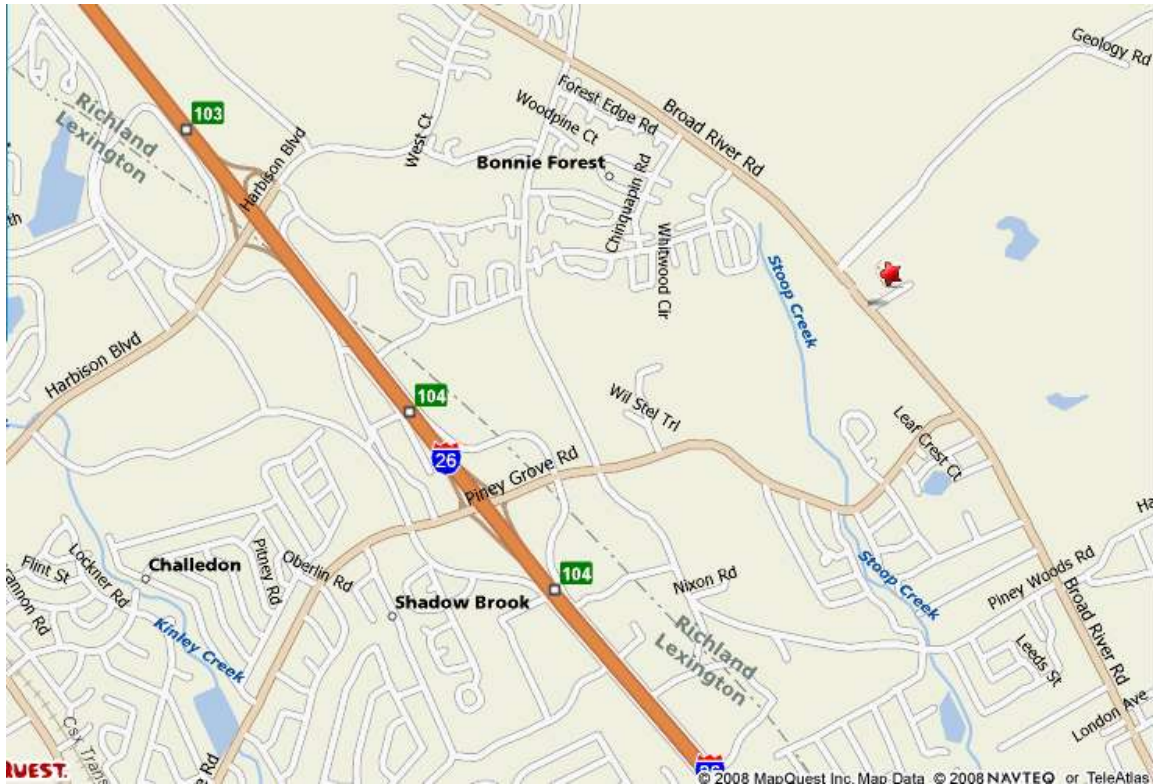

## Bill Rogers Community Connections Center

S. C. Department of Juvenile Justice  
4900 Broad River Road, Bldg. 3019  
Columbia, South Carolina 29212

 = Bill Rogers Community Connections Center

### From Spartanburg area:

Traveling East on I-26, take exit 104, Piney Grove Road.  
Turn left (East) at traffic light.  
Go approximately 1 mile to traffic light at Broad River Road.  
Turn Left (West) onto Broad River Road.  
Youth Services Drive (entrance to DJJ) is  $\frac{1}{4}$  mile on the right.

### From Columbia/Charleston area:

Traveling West on I-26, take exit 104, Piney Grove Road.  
Turn right (East) at traffic light.  
Go approximately 1 mile to traffic light at Broad River Road.  
Turn Left (West) onto Broad River Road.  
Youth Services Drive (entrance to DJJ) is  $\frac{1}{4}$  mile on the right.